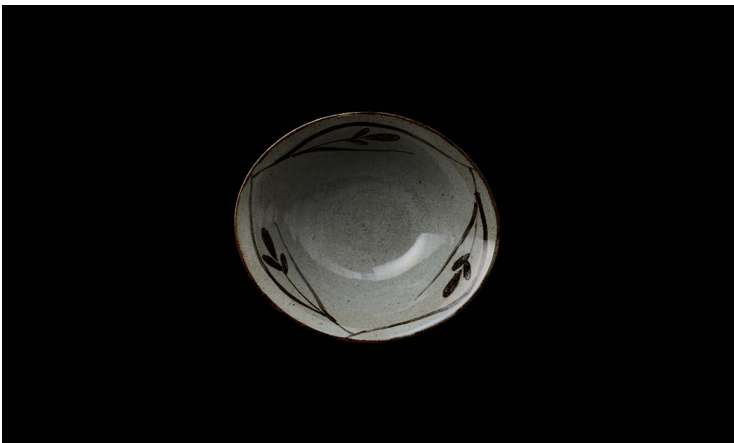

Product Size W21cm×D17cm×H:3.5~4.5cm
Product Weight Approx. 360g
Product Material Pottery

**YURIBENI Karatsu oval deep dish
(Hotarubukuro)**

Product Size W21cm×D17cm×H:3.5~4.5cm
Product Weight Approx. 360g
Product Material Pottery

Product Size W12~12.5cm×D12~12.5cm×
H6cm (Excluding Toride)
Product Weight Approx. 240g
Product Material Pottery

**Ekaratsu Oval Deep Dish
(Chidori)**

Product Size W21cm×D17cm×H:3.5~4.5cm
Product Weight Approx. 360g
Product Material Pottery

Ekaratsu Oval Deep Dish (Hagi)

Product Size W21cm×D17cm×H:3.5~4.5cm
Product Weight Approx. 360g
Product Material Pottery

Ekaratsu Oval Deep Dish (Ashi)

Product Size W21cm×D17cm×H:3.5~4.5cm
Product Weight Approx. 360g
Product Material Pottery

Earatsu bent large bowl (Hagi)

Product Size W20~22 cm×D19~20cm×
H:7.5~8cm
Product Weight Approx. 410g
Product Material Pottery

Earatsu bentsmall bowl (Hagi)

Product Size W15.5~16cm×D14~14.5cm×
H:6.5~7cm
Product Weight Approx.210g
Product Material Pottery