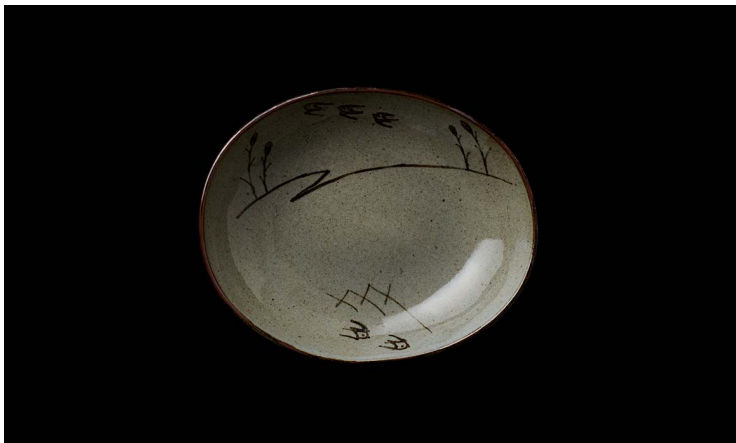

**Ekaratsu Oval Deep Dish
(Chidori)**

Product Size W21cm×D17cm×H:3.5~4.5cm
Product Weight Approx. 360g
Product Material Pottery