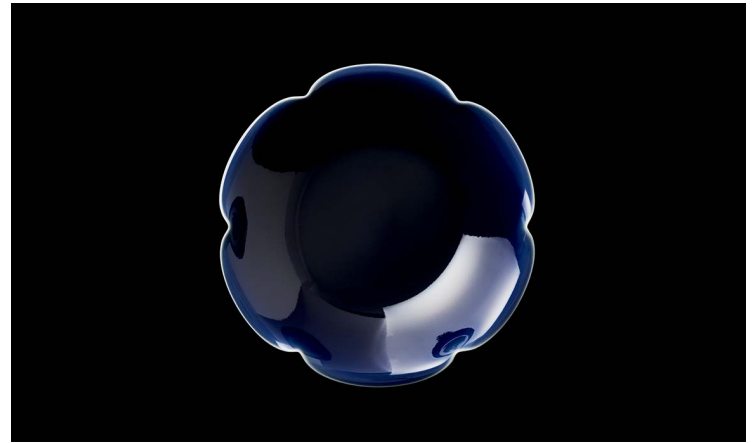

6.5 Sun Rinka, floral-shaped pot
(”Fuka Ruri“, ”deep lapis lazuli”)

Product Size   W20cm×D20cm×H5cm
Product Weight   Approx. 436g
Product Material   Porcelain