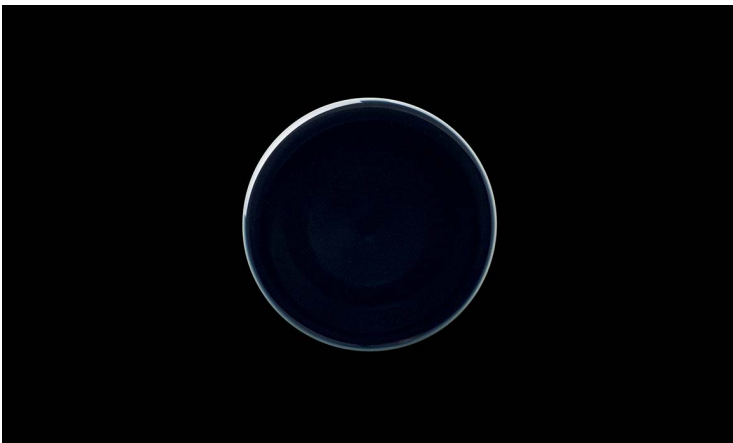

Peta-dish
(”Fuka Ruri“, ”deep lapis lazuli”)

Product Size   W15cm×D15cm×H1.5cm
Product Weight   Approx. 356g
Product Material   Porcelain