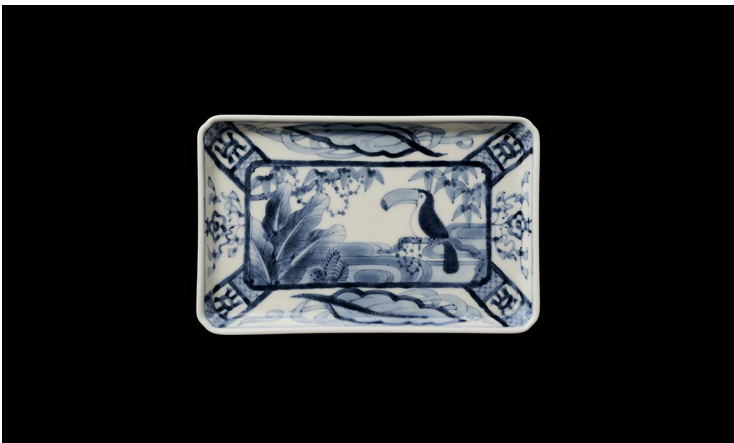

SAKAMOTO KAMA

Collection 2022-23

SAGAMA

Moto-zome style bowl

Product Size W17cm×D17cm×H 8cm
Product Weight Approx. 438g
Product Material Porcelain

Moto Somenhime Bowl

Product Size W9cm×D9cm×H 4.5cm
Product Weight Approx. 89g
Product Material Porcelain

Long wooden dish, Fuyode style, toucans

Product Size W21.3cm×D13.7cm×H1.8cm
Product Weight Approx. 382g
Product Material Porcelain

Long wooden dish, Fuyode style, seagull

Product Size W21.3cm×D 13.7cm×H 1.8cm
Product Weight Approx. 382g
Product Material Porcelain

**7 Sun (3.03cm) dish,
Fuyode style, flamingo**

Product Size W 21cm×D 21cm×H 3.8cm
Product Weight Approx. 438g
Product Material Porcelain

Soup Mug Pine and Plum

Product Size W10.5cm×D10.5cm×H 6cm
Product Weight Approx. 229g
Product Material Porcelain

Oval Bowl "Liye

Product Size W12cm×D 12.5cm×H 4.5cm
Product Weight Approx. 156g
Product Material Porcelain

**soft bowl 120 M Snow
gold and silver**

Product Size W12cm×D 12.5cm×H 4.5cm
Product Weight Approx. 156g
Product Material Porcelain