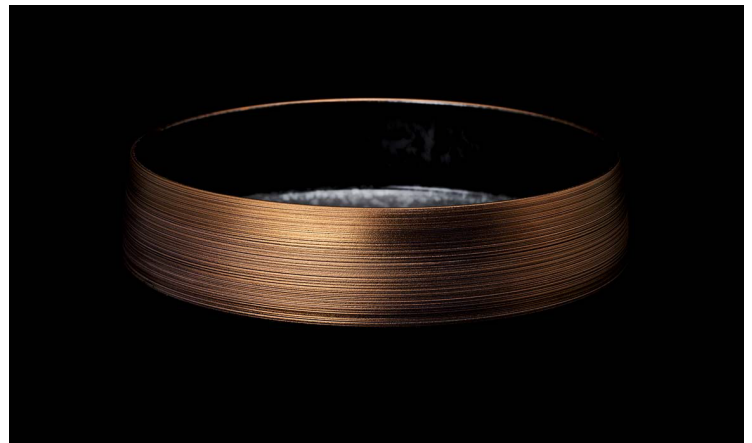

**14.5cm trapezoidal ball,
red-red-gold**

Product Size W:14.5cm × D:14.5cm × H:7.8cm
Product Weight Approx. 350g
Product Material Porcelain

**18cm trapezoidal ball,
red-red-gold**

Product Size W:18cm × D:18cm × H:6.3cm
Product Weight Approx. 480g
Product Material Porcelain

**21.5cm trapezoidal ball,
red-red-gold**

Product Size W:21.5cm × D:21.5cm × H:5cm
Product Weight Approx. 630g
Product Material Porcelain

**14.5cm trapezoidal ball,
oil drop copper**

Product Size W:14.5cm × D:14.5cm × H:7.8cm
Product Weight Approx. 350g
Product Material Porcelain

**18cm trapezoidal ball,
oil drop copper**

Product Size W:18cm × D:18cm × H:6.3cm
Product Weight Approx. 480g
Product Material Porcelain

**21.5cm trapezoidal ball,
oil drop copper**

Product Size W:21.5cm× D:21.5cm ×H:5cm
Product Weight Approx. 630g
Product Material Porcelain

230 warped bowl plate snow

Product Size W:23cm × D:23cm × H:4cm
Product Weight Approx. 470g
Product Material Porcelain

260 warped bowl plate snow

Product Size W:26cm × D:26cm × H:4.5cm
Product Weight Approx. 600g
Product Material Porcelain