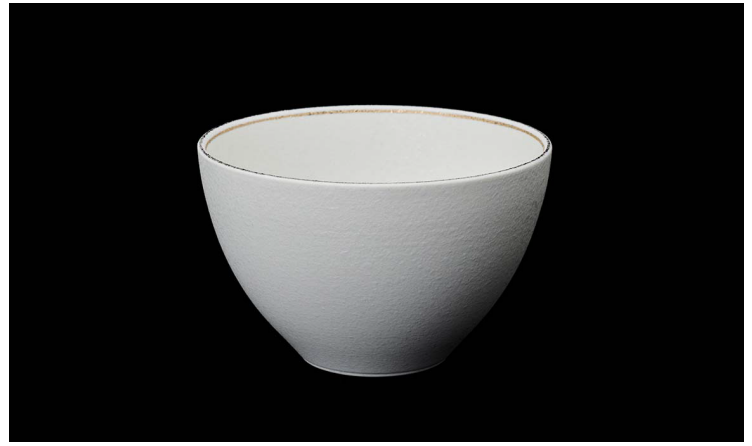

**14.5cm trapezoidal ball,
red-red-gold**

Product Size W:14.5cm × D:14.5cm × H:7.8cm
Product Weight Approx. 350g
Product Material Porcelain

**18cm trapezoidal ball,
red-red-gold**

Product Size W:18cm × D:18cm × H:6.3cm
Product Weight Approx. 480g
Product Material Porcelain

**21.5cm trapezoidal ball,
red-red-gold**

Product Size W:21.5cm × D:21.5cm × H:5cm
Product Weight Approx. 630g
Product Material Porcelain

**14.5cm trapezoidal ball,
oil drop copper**

Product Size W:14.5cm × D:14.5cm × H:7.8cm
Product Weight Approx. 350g
Product Material Porcelain

**18cm trapezoidal ball,
oil drop copper**

Product Size W:18cm × D:18cm × H:6.3cm
Product Weight Approx. 480g
Product Material Porcelain

**21.5cm trapezoidal ball,
oil drop copper**

Product Size W:21.5cm× D:21.5cm ×H:5cm
Product Weight Approx. 630g
Product Material Porcelain

**soft bowl 120 M Snow
gold and silver**

Product Size W:12cm× D:12cm ×H:7.5cm
Product Weight Approx. 220g
Product Material Porcelain

**soft bowl 150 L Snow,
gold and silver**

Product Size W:15cm× D:15cm ×H:8.5cm
Product Weight Approx. 350g
Product Material Porcelain