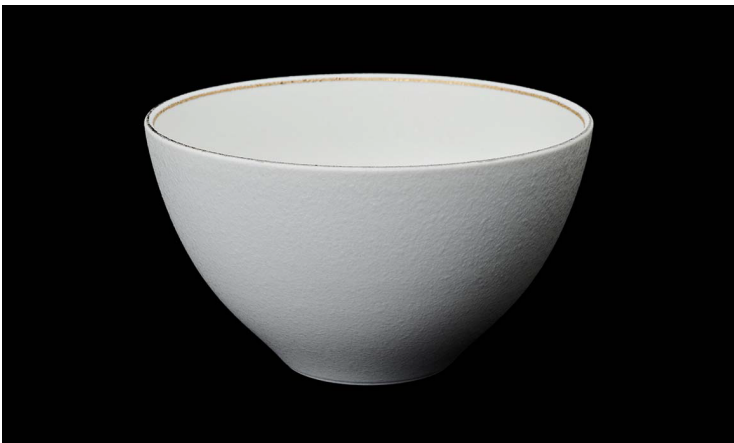

**21.5cm trapezoidal ball,
red-red-gold**

Product Size W:21.5cm × D:21.5cm × H:5cm
Product Weight Approx. 630g
Product Material Porcelain

**14.5cm trapezoidal ball,
oil drop copper**

Product Size W:14.5cm × D:14.5cm × H:7.8cm
Product Weight Approx. 350g
Product Material Porcelain

**18cm trapezoidal ball,
oil drop copper**

Product Size W:18cm × D:18cm × H:6.3cm
Product Weight Approx. 480g
Product Material Porcelain

**21.5cm trapezoidal ball,
oil drop copper**

Product Size W:21.5cm× D:21.5cm ×H:5cm
Product Weight Approx. 630g
Product Material Porcelain

**soft bowl 120 M Snow
gold and silver**

Product Size W:12cm× D:12cm ×H:7.5cm
Product Weight Approx. 220g
Product Material Porcelain

**soft bowl 150 L Snow,
gold and silver**

Product Size W:15cm× D:15cm ×H:8.5cm
Product Weight Approx. 350g
Product Material Porcelain

20cm warped plate Snow

Product Size W:20cm× D:20cm ×H:2cm
Product Weight Approx. 380g
Product Material Porcelain

24cm warped plate Snow

Product Size W:24cm × D:24cm × H:2.1cm
Product Weight Approx. 450g
Product Material Porcelain