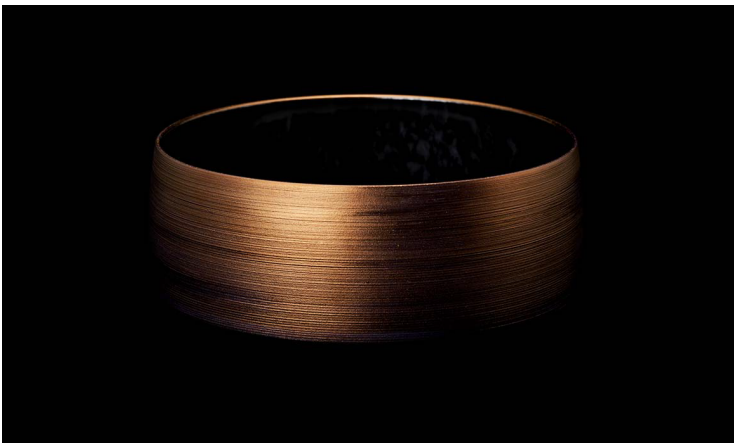

**14.5cm trapezoidal ball,
red-red-gold**

Product Size W:14.5cm × D:14.5cm × H:7.8cm
Product Weight Approx. 350g
Product Material Porcelain

**18cm trapezoidal ball,
red-red-gold**

Product Size W:18cm × D:18cm × H:6.3cm
Product Weight Approx. 480g
Product Material Porcelain

**21.5cm trapezoidal ball,
red-red-gold**

Product Size W:21.5cm × D:21.5cm × H:5cm
Product Weight Approx. 630g
Product Material Porcelain

**14.5cm trapezoidal ball,
oil drop copper**

Product Size W:14.5cm × D:14.5cm × H:7.8cm
Product Weight Approx. 350g
Product Material Porcelain

**18cm trapezoidal ball,
oil drop copper**

Product Size W:18cm × D:18cm × H:6.3cm
Product Weight Approx. 480g
Product Material Porcelain

**21.5cm trapezoidal ball,
oil drop copper**

Product Size W:21.5cm× D:21.5cm ×H:5cm
Product Weight Approx. 630g
Product Material Porcelain